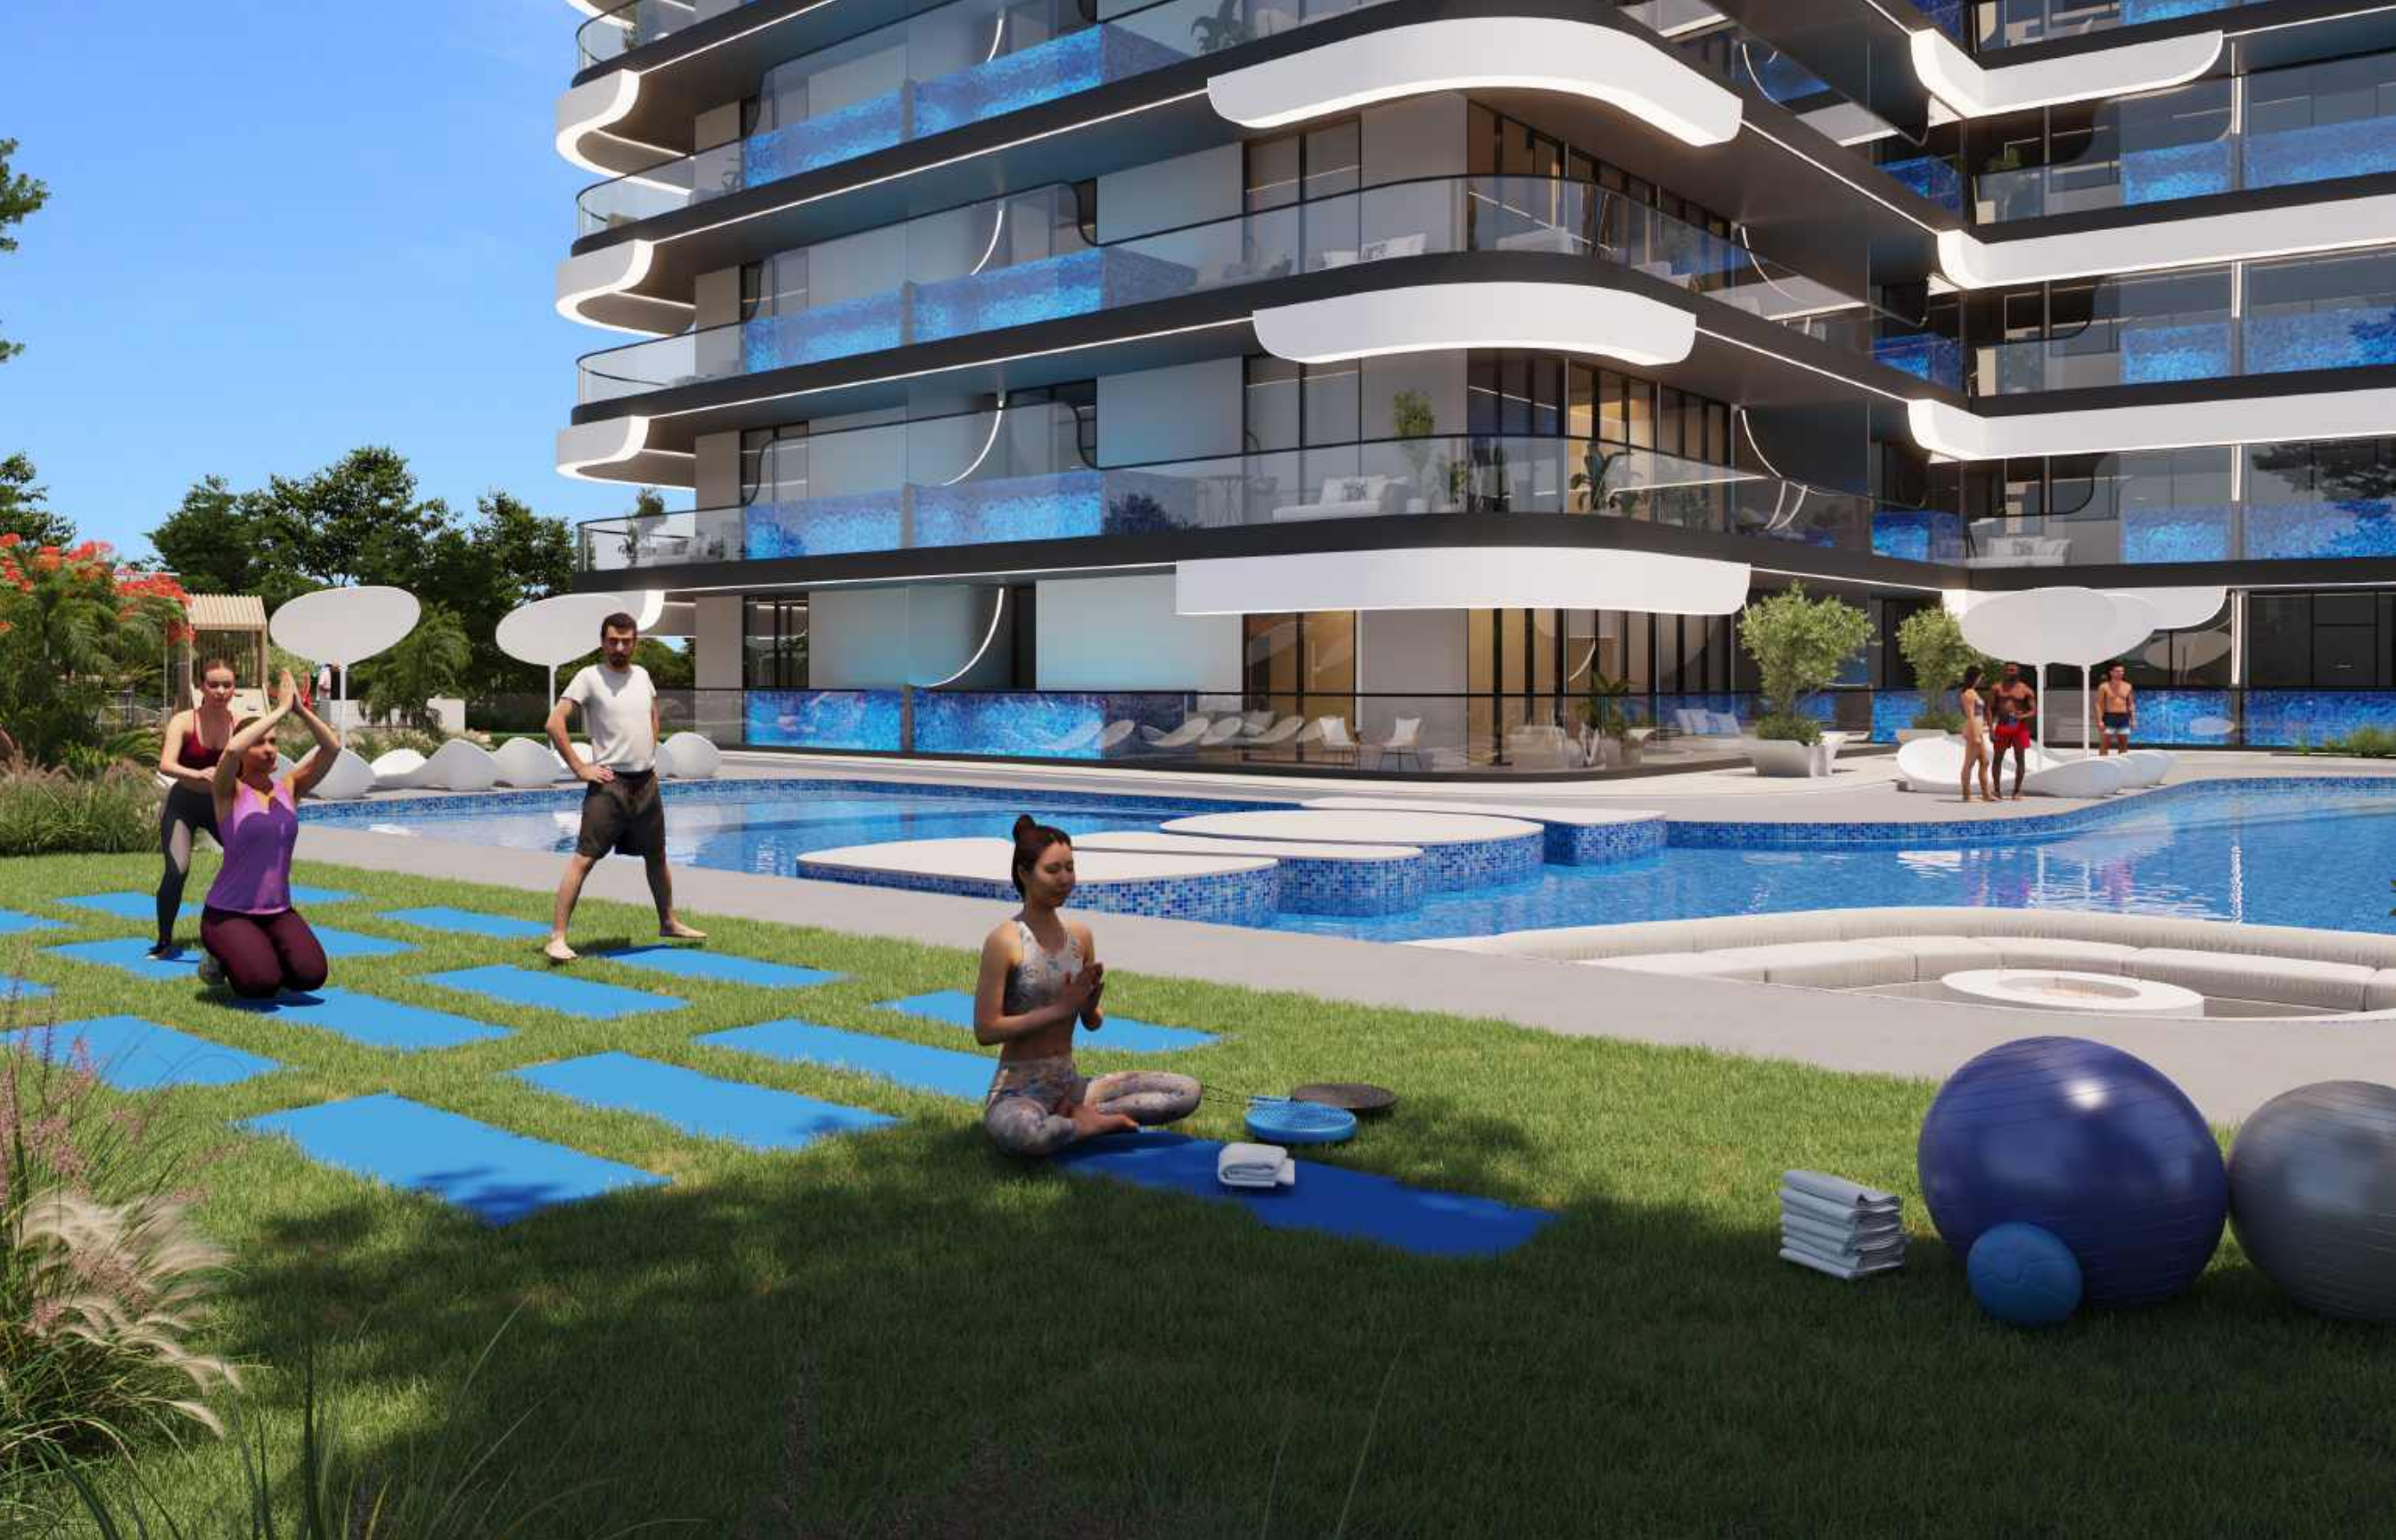

SAMANA RESORTS

Embodying the ultimate fusion of luxury, innovation, and tranquility, SAMANA Resorts offers you the pinnacle of elegance. Each element is thoughtfully crafted to offer an unparalleled lifestyle experience, where opulence meets comfort in every corner. Discover a sanctuary that transcends the ordinary, setting a new standard in resort-style living.

PINNACLE OF ELEGANCE

DESIGNED FOR **EXCLUSIVITY**

Designed to captivate, SAMANA Resorts boasts a striking exterior harmonizing modern architecture with serene natural elements. Lush landscaping, cascading pools, and elegant terraces create an oasis-like ambiance, while a host of world-class amenities—ranging from infinity pools to private pools and wellness spaces—ensures every moment is steeped in luxury and leisure.

Global Village
Palm Jumeirah

25 – 30 min

Dubai Mall
Burj Khalifa

RELAX AND RECONNECT

At SAMANA Resorts, life moves at a gentler pace. Here, every day feels like a vacation, where residents can unwind in serene poolside lounges, indulge in rejuvenating spa treatments, or enjoy peaceful garden strolls. With thoughtful spaces designed to inspire calm and balance, SAMANA Resorts offers a lifestyle that lets you embrace true relaxation and reconnect with what matters most.

REDEFINING **RELAXATION**

At SAMANA Resorts, you get to enjoy a world of leisure with its signature pools, where each moment is designed for ultimate enjoyment. From lounging in private pools, sipping a refreshing drink by the pool's edge, or taking a dip in the crystal-clear infinity pool, you can immerse yourself in an atmosphere of pure relaxation.