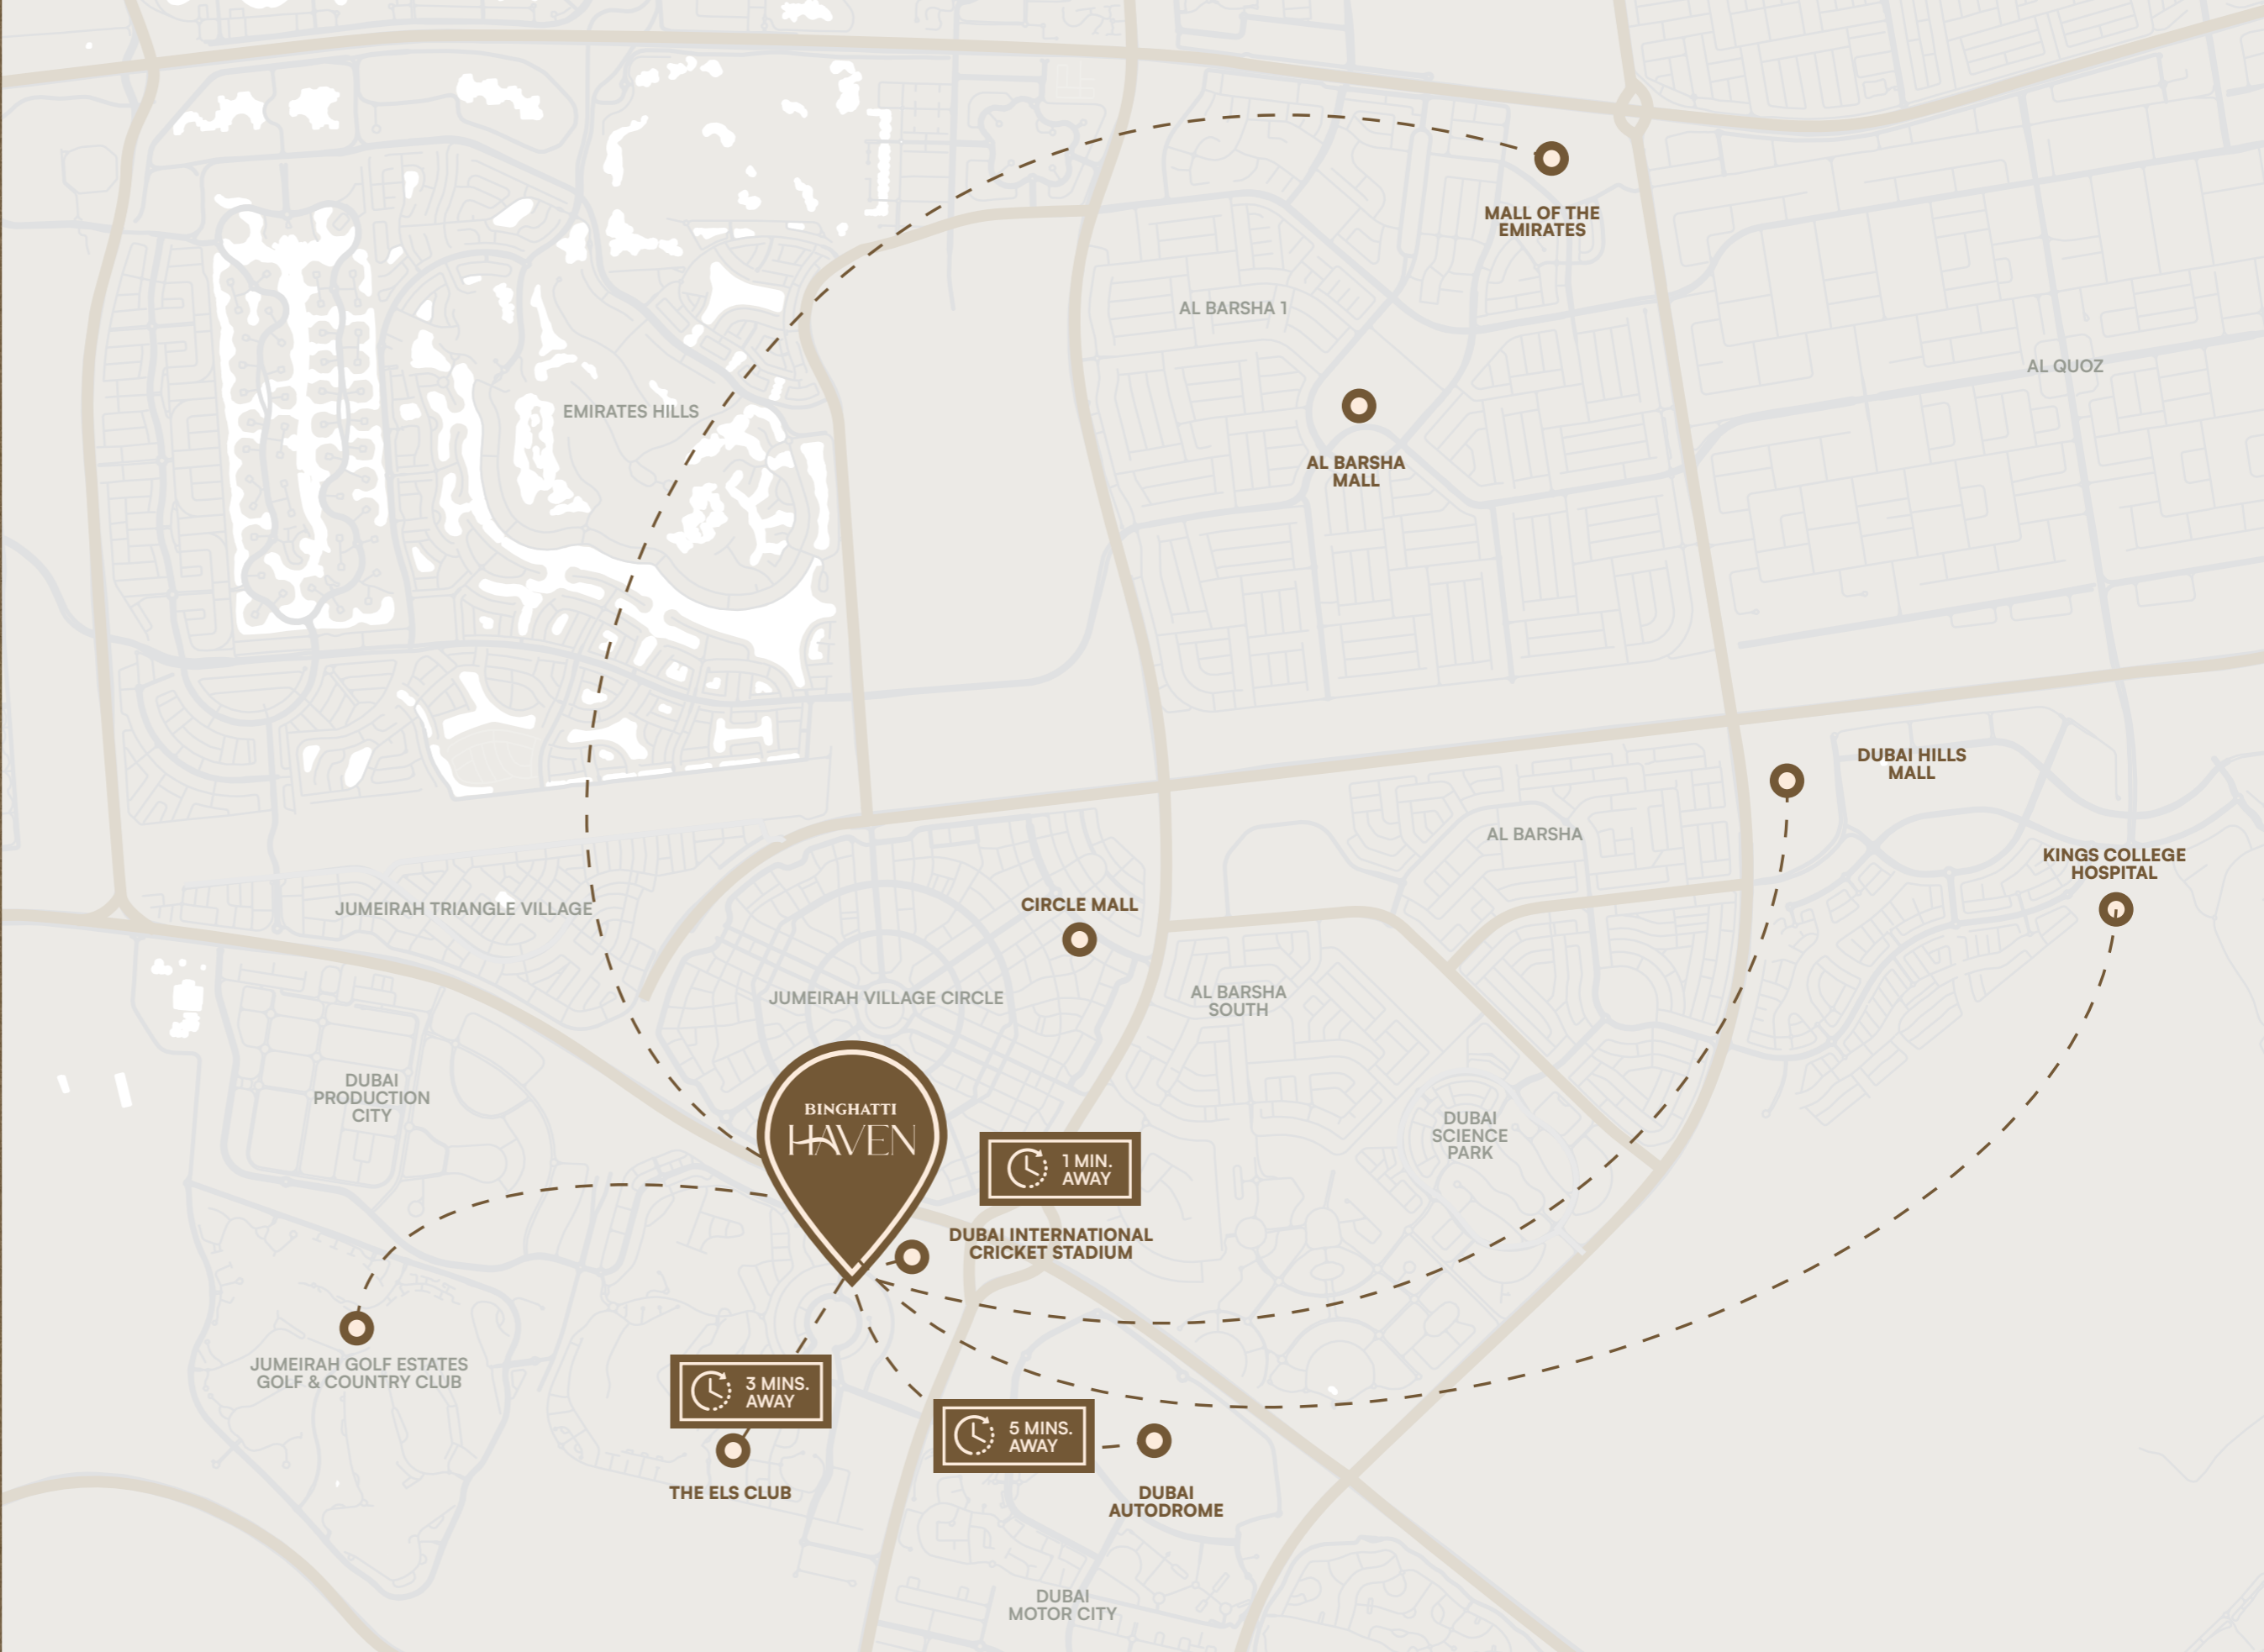

# Inside the court, Here and Now

Haven enjoys a strategic location in Dubai Sports City, with easy access to major road networks and public transportation. Explore the city's vibrant charm, from the iconic Burj Khalifa to the tranquil shores of Dubai Marina, all within effortless reach.

CITY CENTER ME'EIUSM

DUBAI AUTODROME

DUBAI HILLS MALL

KINGS COLLEGE HOSPITAL

MALL OF THE EMIRATES

THE ELS CLUB DUBAI SPORTS CITY

DUBAI INTERNATIONAL CRICKET STADIUM

بن غاطبي  
BINGHATTI